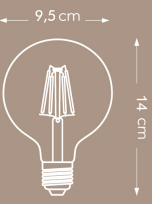

dimmmable

380 lm (360°)
4W LED E27

380 lm (360°)
4W LED E27

dimmmable